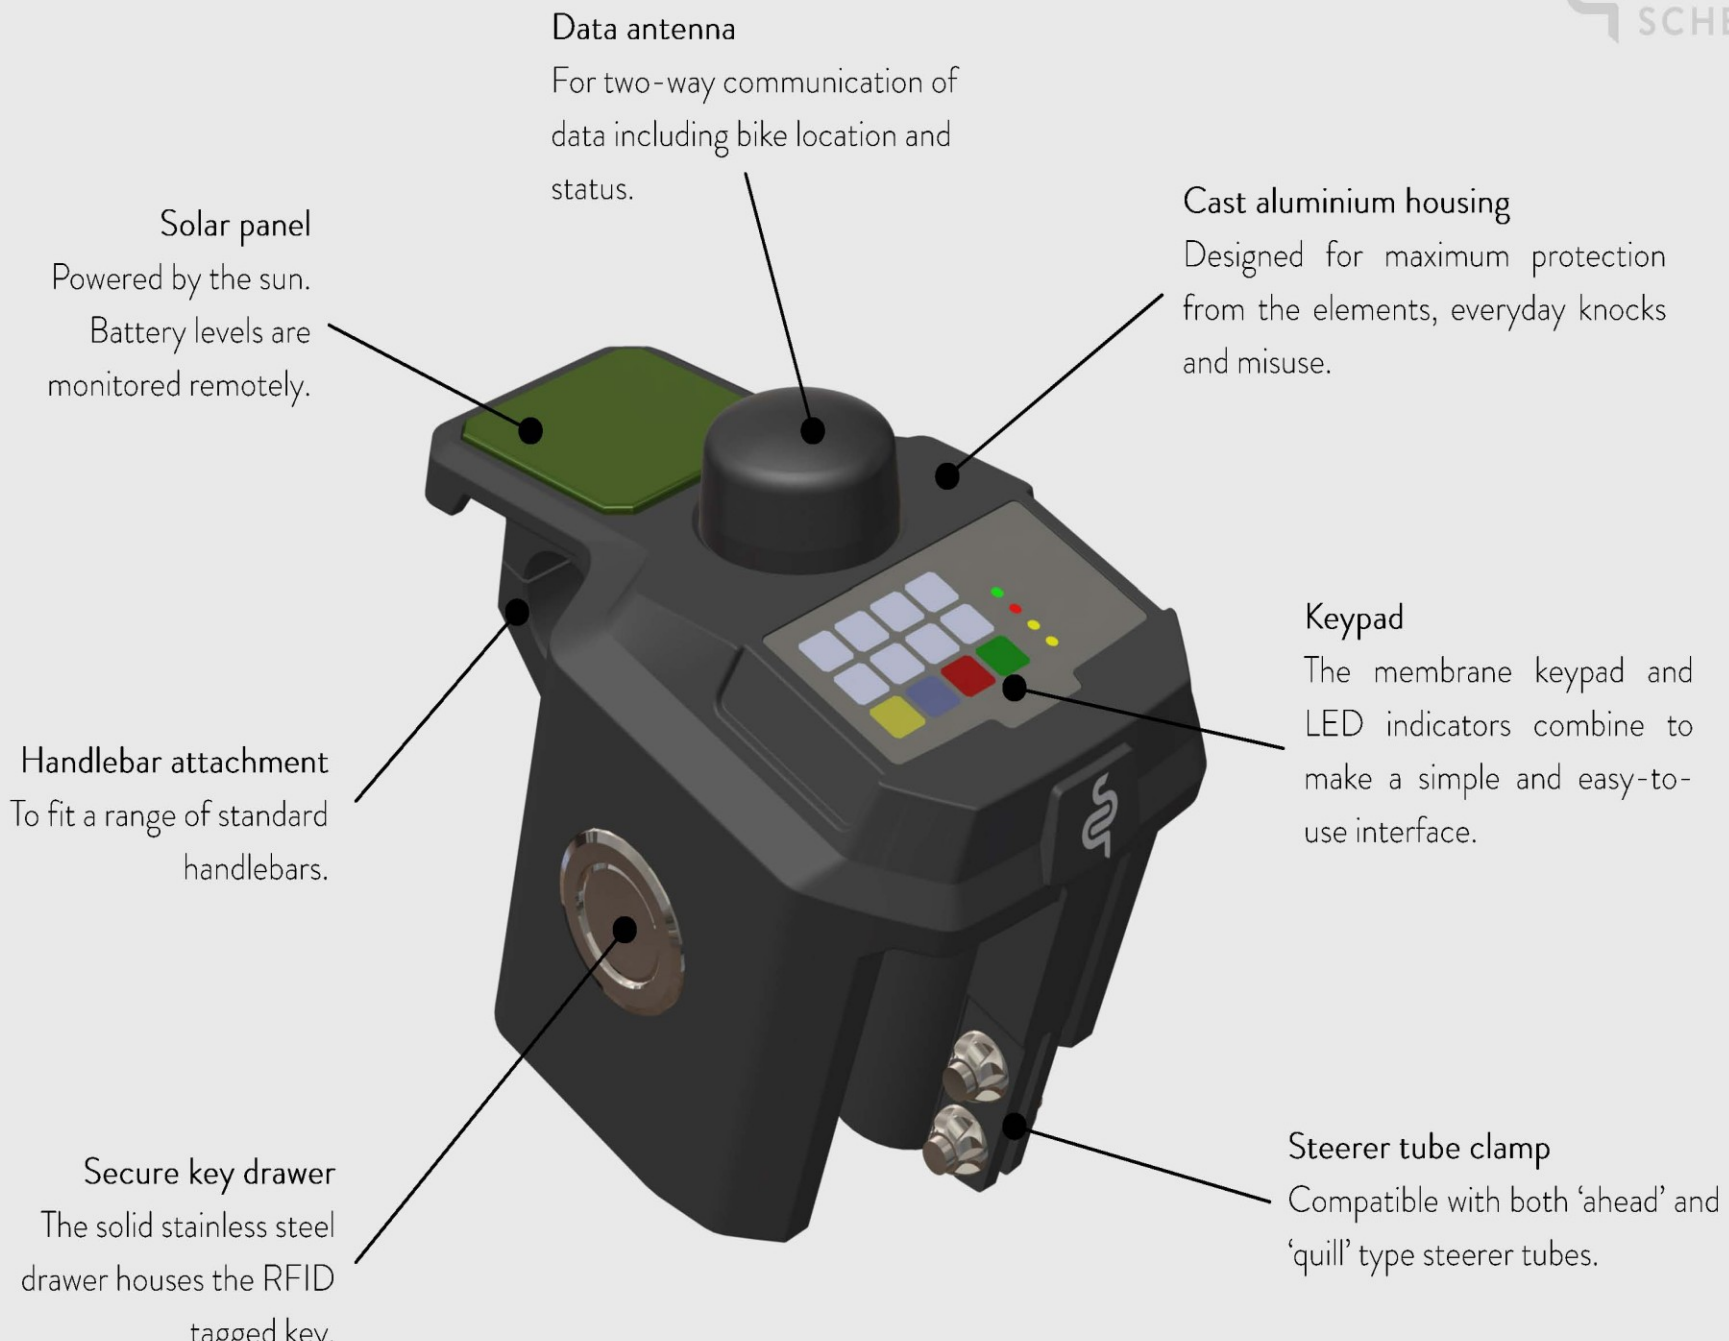

http://www.bbc.co.uk/history/interactive/animations/rocket/index_embed.shtml

Distance travelled to work

Mode of transport

Bicycle Choice

Enabling technologies

- **Smart cards**
- **Locking system**
- **Charging system - smart charging**
- **Mobile platform (real time information)**
- **GPS tracking/ navigation**
- **Reward/incentive systems**
- **Traffic information**
- **Modelling and optimisation**

Newcastle Science City
TRANSFORMING TOMORROW

Data antenna
For two-way communication of data including bike location and status.

Solar panel
Powered by the sun.
Battery levels are monitored remotely.

Cast aluminium housing
Designed for maximum protection from the elements, everyday knocks and misuse.

Handlebar attachment
To fit a range of standard handlebars.

Keypad
The membrane keypad and LED indicators combine to make a simple and easy-to-use interface.

Secure key drawer
The solid stainless steel drawer houses the RFID tagged key.

Steerer tube clamp
Compatible with both 'ahead' and 'quill' type steerer tubes.

Newcastle Science City
TRANSFORMING TOMORROW

Stand

- Charging port
- RFID reader
- Card reader
- Solenoid lock

Newcastle Science City
TRANSFORMING TOMORROW