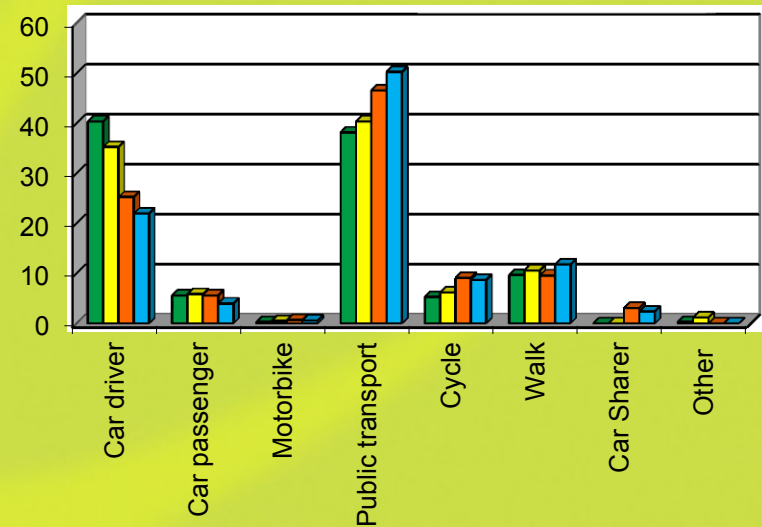

http://www.bbc.co.uk/history/interactive/animations/rocket/index_embed.shtml

Distance travelled to work

Mode of transport

Bicycle Choice

Enabling technologies

- **Smart cards**
- **Locking system**
- **Charging system - smart charging**
- **Mobile platform (real time information)**
- **GPS tracking/ navigation**
- **Reward/incentive systems**
- **Traffic information**
- **Modelling and optimisation**